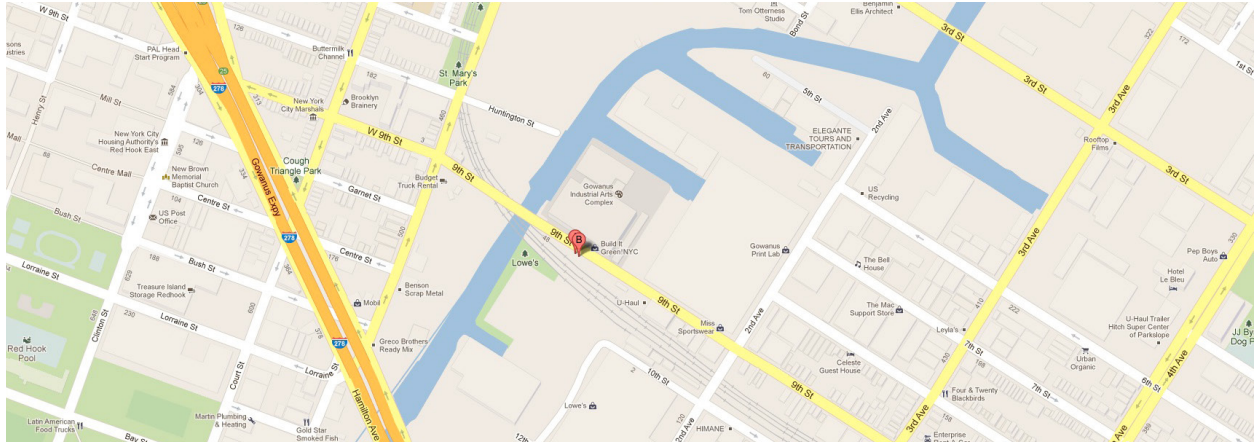

61 NINTH STREET #C8 BROOKLYN NY 11215 347.763.2210

PARKING LOT / DELIVERIES

MAIN ENTRANCE - #61, BUZZER C8, THIRD FLOOR

BY TRAIN

F or G to Smith/9th st.

Turn left out of the station, cross the bridge over the canal, and past the store “FIND” look for the silver door with the red and white “61” sign.

Alternately, take the R to 4th ave/9th st. Go downhill on 9th st from 4th ave, crossing 3rd then 2nd aves. We are between 2nd ave and the canal.

BY CAR FROM MANHATTAN

The easiest route is from the Battery Tunnel. Exit immediately after the tunnel onto Hamilton Ave. Follow under the elevated highway and turn left on Smith Street (look for the Mobil station on the left).

Go one block on Smith and turn right on 9th st.

Cross the bridge over the canal and look for the long one-story black building with the “FIND” sign.

FOR PARKING, DELIVERIES OR FREIGHT ELEVATOR ACCESS

Go through the gate at the end of the black building, just before the bridge. Go straight back to the end and follow around to the right (follow signs for Build It Green).